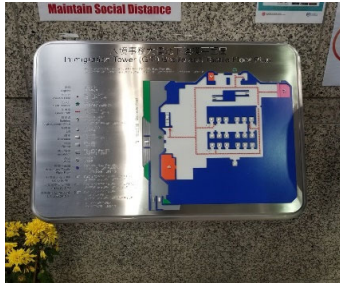

Accessible parking spaces

Lobby with assistive provisions for people with a disability

Braille and tactile floor plan