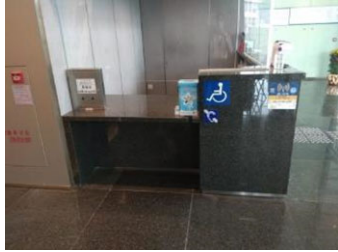

Erection of signs

Large sized symbol with luminous contrast signages